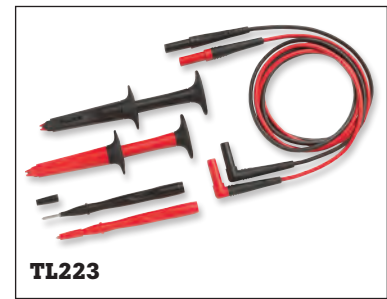

### TL220 SureGrip™ Industrial Test Lead Set

Handy all-in-one set that includes essential test items for industrial environments. Three-item set includes:

- AC220 SureGrip™ Alligator Clips
- TP220 SureGrip™ Industrial Test Probes CAT II 1000 V, 10 A without protective cap
- TL224 SureGrip™ Silicone Insulated Test Leads
- Safety rating: all CAT IV 600 V, CAT III 1000 V

### TL80A Basic Electronic Test Lead Kit

The fundamental accessories for testing are included in this four-item kit.

- Medium alligator clip CAT II 1000 V, 10 A
- Extended probe tips CAT II 300 V, 3 A
- TL71 Premium Test Lead Set
- C75 Accessory Case

### TLK-225 SureGrip™ Master Accessory Set

Set includes all the SureGrip™ leads, clips, and probes in a handy roll-up pouch. This 13-item set includes:

- AC220 SureGrip™ Alligator Clips
- AC280 SureGrip™ Hook Clips
- AC283 SureGrip™ Pincer Clips
- AC285 SureGrip™ Alligator Clips
- TP175 TwistGuard™ Test Probes
- TL224 SureGrip™ Insulated Test Leads
- Six-pocket storage pouch
- Safety rating: all CAT IV 600 V, CAT III 1000 V

### TL223 SureGrip™ Electrical Test Lead Set

All-in-one set includes three test lead accessories:

- AC220 SureGrip™ Alligator Clips
- TP1 Slim Reach Test Probes (flat-bladed)
- TL224 SureGrip™ Insulated Test Leads
- Safety rating: CAT II 1000 V, 10 A (CAT III 1000 V, CAT IV 600 V with protective cap)