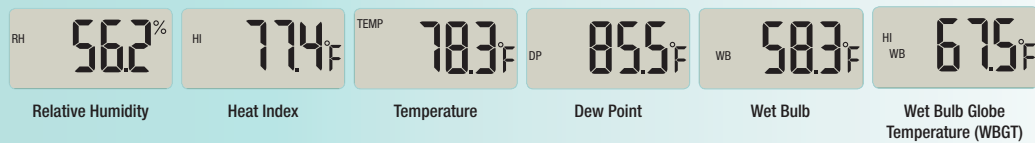

## RH25 Heat Index Psychrometer

Extech's pocket-sized Heat Index Psychrometer Pen easily monitors Heat Index during hot humid days to prevent heat stroke during outdoor activities, sporting events or, indoor workplace. Its pen-sized design makes it convenient to fit into your pocket and carry it wherever you go!

**Measurement/Calculation modes:**

### Features

- Heat Index measures how hot it feels when Humidity is combined with temperature, air movement, and radiant heat. Wet Bulb Globe Temperature (WBGT) considers the effects of temperature, humidity, and direct or radiant sunlight
- Built-in multiparameter sensor measures Heat Index, WBGT, Humidity, Ambient Temperature, Temperature, Dew Point and Wet Bulb
- User Programmable Heat Index/WBGT alarm
- Min/Max/Average
- Data Hold
- Auto power off with disable
- Complete with CR2032 battery

Specifications	Range	Resolution	Basic Accuracy
Temperature	-4 to 122°F (-20 to 50°C)	0.1°F/°C	±1°F/0.6°C
Relative Humidity	0 to 99.9%RH	0.1%RH	±3%RH
Wet Bulb	-4 to 122°F (-20 to 50°C)	0.1°F/°C	
Dew Point	-108.4 to 122°F (-78 to 50°C)	0.1°F/°C	
Heat Index	-50.8 to 401°F (-46 to 205°C)	0.1°F/°C	
WBGT	-13 to 130°F (-25 to 54.5°C)	0.1°F/°C	
Dimensions	5.5x1.4x0.7" (140x35x18mm)		
Weight	1.8oz (50g)		