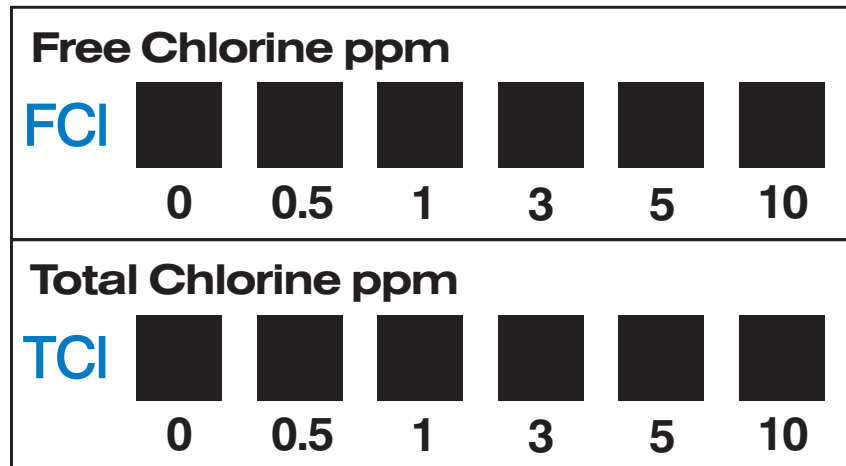

Insta-Test[®] ANALYTIC

Free & Total Chlorine

25 Test Strips

Immerse strip for **2 seconds**.
Remove strip with **pads face up**.
SHAKE ONCE TO REMOVE EXCESS WATER.
Read immediately: FCI > TCI.

- Keep wet fingers out of the bottle.
- Cap bottle tightly after removing strip.
- Store in a cool, dry place.