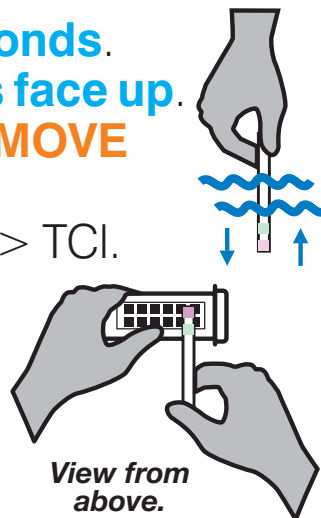

Insta-Test[®] ANALYTIC

Free & Total Chlorine

25 Test Strips

Immerse strip for **2 seconds**.
Remove strip with **pads face up**.
SHAKE ONCE TO REMOVE EXCESS WATER.
Read immediately: FCI > TCI.

- Keep wet fingers out of the bottle.
- Cap bottle tightly after removing strip.
- Store in a cool, dry place.