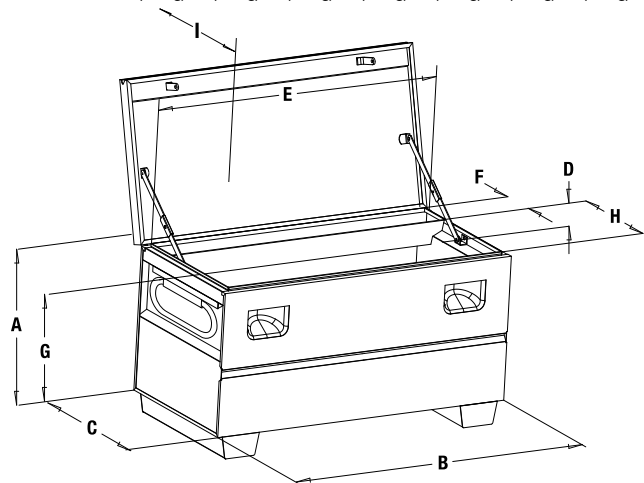

STORAGE Chests

- Recessed and concealed lock protectors for maximum security against drilling and cutting lock (Model 1332 and 1636 one lock protector only)
- Finger-groove lid handle for easy opening
- Convenient storage tray on back wall for small items (Models 2448, 2460, 2472, 3048)
- "X" models do not include rear tray for larger opening
- Heavy-duty piano hinges with non-removable pin
- Patented, ergonomically designed fold-down recessed handles
- Angled 3-1/2" high support skids feature threaded holes for easy caster installation
- Recommend #1 and #5 Master Lock® padlocks or equivalent
- Made in the USA

SPECIFICATIONS 1332 1636 2142 2448 2460 3048 2472

Capacity FT³	4.9	6.7	9.7	16.6	20.8	25	25
Weight	78 lbs. (35 kg)	101 lbs. (46 kg)	124 lbs. (56 kg)	159 lbs. (72 kg)	184 lbs. (83 kg)	200 lbs. (91 kg)	214 lbs. (97 kg)

Optional casters available for increased mobility. See page 433 for options

DIMENSIONS

	A	B	C	D	E	F	G	H	I
1332	14"	32"	19"	—	29.5"	—	—	—	16.75"
1636	17"	36"	19"	—	33.5"	—	—	—	16.75"
2142	20"	42"	20"	—	39.5"	—	—	—	17.75"
2448	25"	48"	24"	4"	45.5"	4"	19"	15.5"	21.75"
2448X	25"	48"	24"	—	45.5"	—	—	15.5"	21.75"
2460	25"	59"	24"	4"	57.5"	4"	19"	15.5"	21.75"
2460X	25"	59"	24"	—	57.5"	—	—	15.5"	21.75"
3048	30"	48"	30"	4"	45.5"	4"	24"	21.5"	27.75"
3048X	30"	48"	30"	—	45.5"	—	—	21.5"	27.75"
2472	25"	72"	24"	4"	69.5"	4"	19"	15.5"	21.75"
2472X	25"	72"	24"	—	69.5"	—	—	15.5"	21.75"