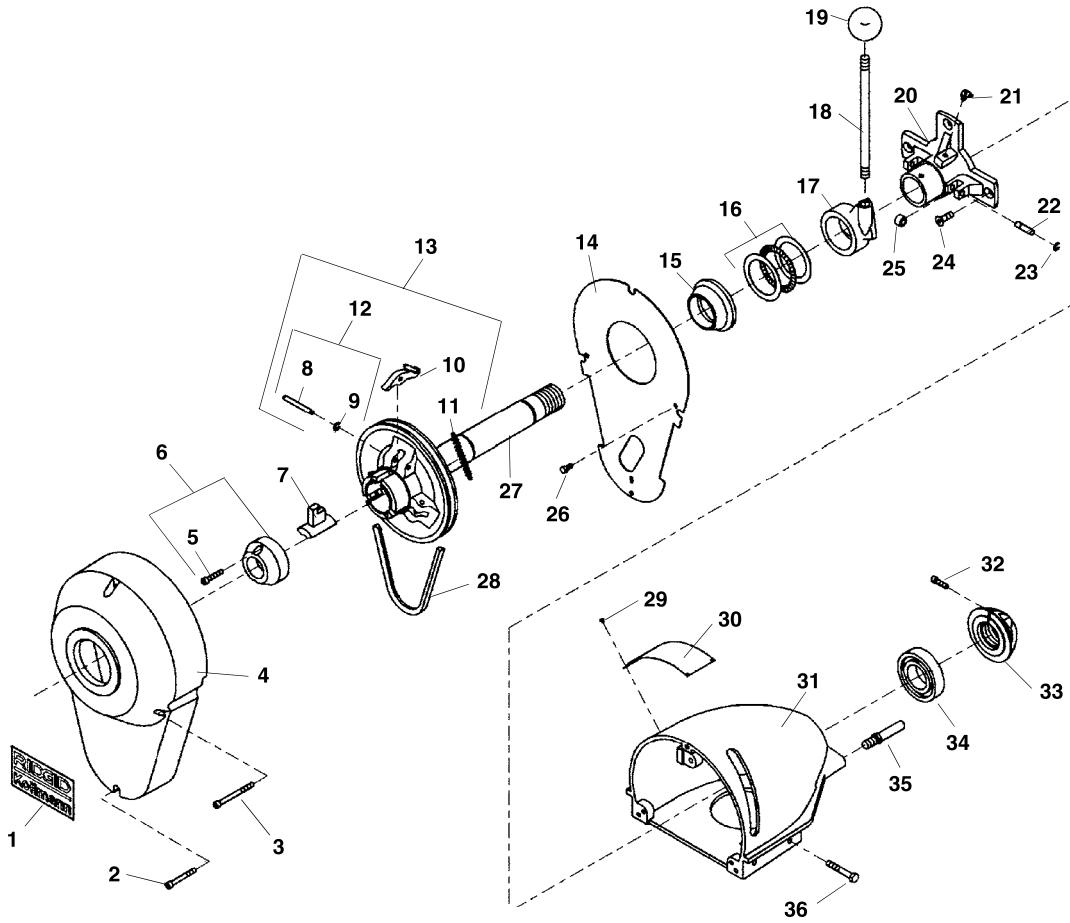

**Main Components**

**K-75A  
K-75B  
K-1500A  
K-1500B  
K-1500ASP  
K-1500BSP**

**NOTE: Order parts by Catalog Number Only.  
DO NOT order by Reference Number.**

Ref. No.	Catalog No.	Description	Ref. No.	Catalog No.	Description
1	23657	Label (K-75A)	18	59575	Clutch Handle
	24102	Label (K-75B)	19	59585	Clutch Knob
	23662	Label (K-1500A)	20	23552	Main Bearing
	24097	Label (K-1500B)	20	45247	Main Bearing (SP Models Only)
	45232	Label (SP Models Only)	21	89815	Grease Fittings
2	44510	Screw	22	23592	Pin (2)
3	23652	Screw (3)	23	34175	Retaining Ring (2)
4	23547	Front Guard	24	68875	Screw (3)
5	84425	Screw (2)	25	61015	Roller (2)
6	59500	Nose Piece (Incl. Ref. #29)	26	60265	Screw (2)
7	59330	Jaw Assembly (K-75) 5/8" Cable	27	23562	Pulley & Shaft Assembly
	59325	Jaw Assembly (K-75/K-1500) 7/8" Cable	28	23577	V-Belt
	59320	Jaw Assembly (K-1500) 1 1/4" Cable	29	76730	Screw (6)
8	90105	Pin (3)	30	23632	Warning Label
9	78780	Retaining Ring		45282	Warning Label (SP Models Only)
10	59530	Rocker Arm Set	31	23542	Body
11	60155	Spring (3)	32	60910	Screw
12	60150	Rocker Arm Pin	33	60935	Lock & Adj. Nut (Incl. #2)
13	60145	Rocker Arm Kit	34	60930	Ball Bearing
14	23567	Inside Guard	35	59580	Guide Hose Pin (2)
15	23572	Clutch Cone	36	87405	Screw (4)
16	23677	Thrust Bearing Assembly		43757	Screw (4) (SP Models Only)
17	23557	Clutch Casting			