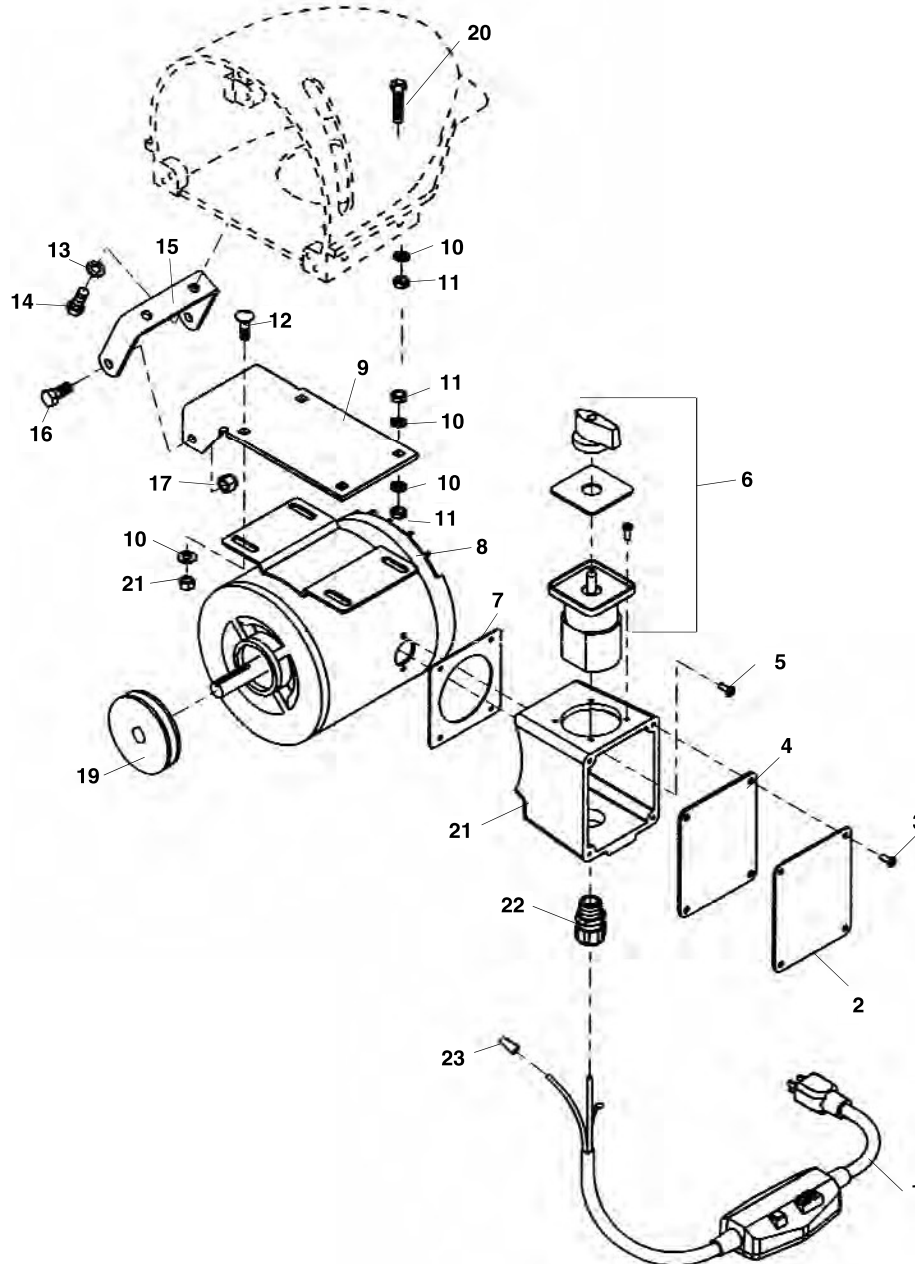

Motor Components

**K-1500ASP
K-1500BSP**

**NOTE: Order parts by Catalog Number Only.
DO NOT order by Reference Number.**

Ref. No.	Catalog No.	Description	Ref. No.	Catalog No.	Description
1	50502	Line Cord w/GFCI	11	61115	Jam Nut $\frac{5}{16}$" - 18 (3)
	45022	Line Cord 110V - U.K.	12	96260	Carriage Bolt $\frac{5}{16}$" - 18 x $\frac{3}{4}$" (3)
	39562	Line Cord - Europe	13	60085	A-2290 Lock Washer (2)
	15707	Line Cord - Export	14	60380	A-2481 Screw (2)
2	45272	Cover Plate	15	23642	Motor Bracket
3	59990	Screw #10	16	59785	A-210 Screw (2)
4	45267	Cover Plate Gasket	17	43947	Lock Nut $\frac{3}{8}$" - 16 (2)
5	43932	A-2256 Screw (2)	18	60230	Hex Nut $\frac{5}{16}$" - 18 (3)
6	20113	Switch Assembly (Includes Ref. No. 6-8)	19	45227	Pulley
7	45257	Switch Box Gasket	20	43757	Hex Screw $\frac{5}{16}$" - 18 x 2"
8	45237	Motor 1 Hp	21	45262	Switch Box
9	54582	Motor Table	22	50512	Strain Relief
10	60080	Lock Washer $\frac{5}{16}$" (6)	23	44635	Wire Nut