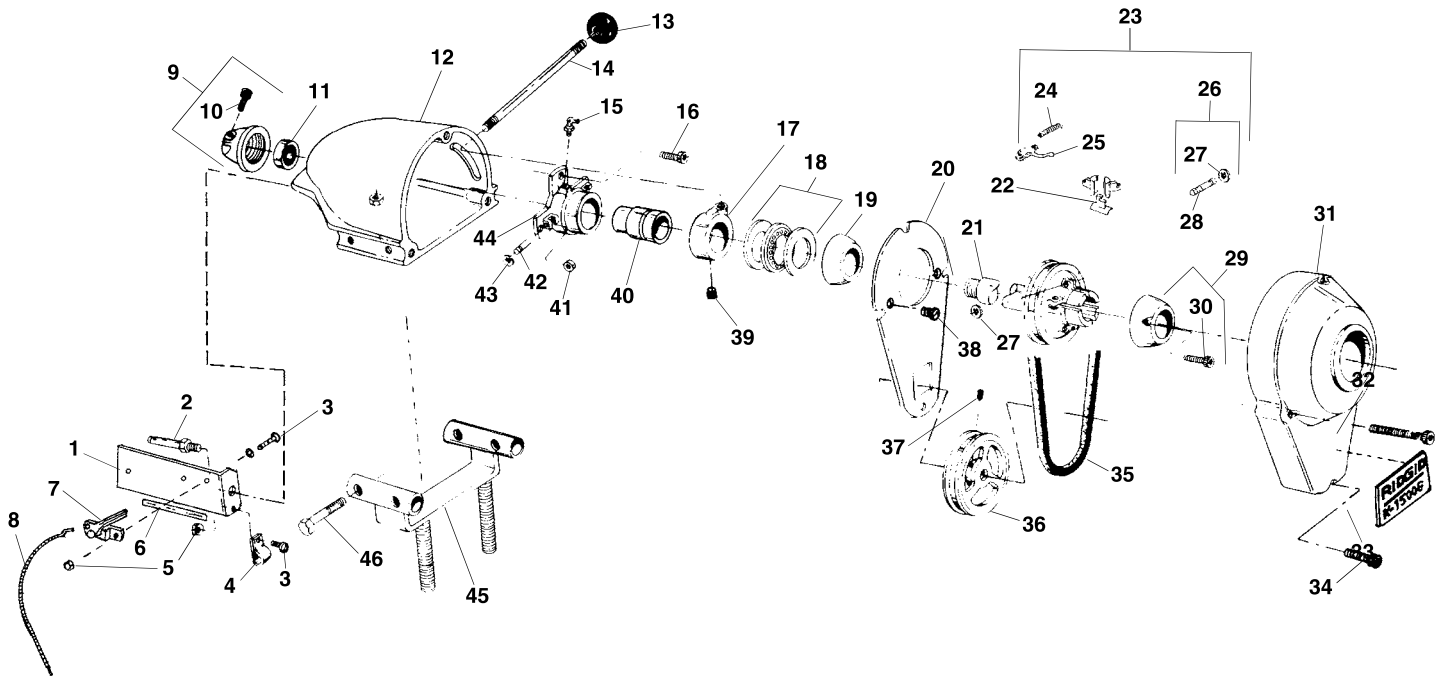

Main Drive and Body Components

**NOTE: Order parts by Catalog Number only.
DO NOT order by Reference Number.**

Ref. No.	Catalog No.	Description	Ref. No.	Catalog No.	Description
1	43692	Splash Guard	26	60150	Rocker Arm Pin w/Clip (3)
2	59580	Guide Hose Pin (2)	27	78780	E-3562 Retaining Ring (3)
3	87975	R.H. Screw 10-24 x 5/8" (4)	28	90105	Pin (3)
4	43697	Cable Clamp (2)	29	59500	Nose Piece
5	87970	Nut 10 - 24 (4)	30	84425	Screw (2)
6	59282	Engine Throttle Decal	31	23547	Front Guard
7	58937	Lever Assy. - Throttle Control	32	23652	Soc. Hd. Screw 1/4" x 2 3/4" (3)
8	58942	Throttle Cable	33	43717	Label
9	60935	Lock and Adj. Nut (Incl. #7)	34	44510	Soc. Hd. Screw 1/4" - 20 x 2"
10	60910	Soc. Hd. Screw 1/4" - 20 x 5/8"	35	43722	V-Belt - Cable
11	60930	Ball Bearing	36	43727	Pulley - Cable
12	43702	Body		91002	Pulley - (Tecumseh Transmission)
13	59585	Knob	37	60025	Set Screw (2)
14	59575	Clutch Handle	38	60265	Hex Screw 1/4" - 20 x 1/2" (2)
15	89815	Grease Fitting	39	93560	Pan Screw 1/4" - 20 x 5/8"
16	68875	F.H. Screw 5/16" - 18 x 1" (3)	40	84435	Bronze Bushing
17	43707	Clutch Casting	41	61015	Roller (2)
18	23677	Thrust Bearing Assembly	42	23592	Pin (2)
19	23572	Clutch Cone	43	34175	Retaining Ring (2)
20	43712	Inside Guard	44	45247	Main Bearing with Bronze Bushing
21	23562	Pulley and Shaft Assembly	45	43762	Mounting Bracket
22	59325	7/8" Jaw Assembly		91022	Mounting Bracket (Tecumseh Transmission)
	59320	1 1/4" Jaw Assembly	46	43757	Hex Head Screw (4)
23	60145	Rocker Arm Kit			
24	60155	Spring (3)			
25	59530	Rocker Arm Set